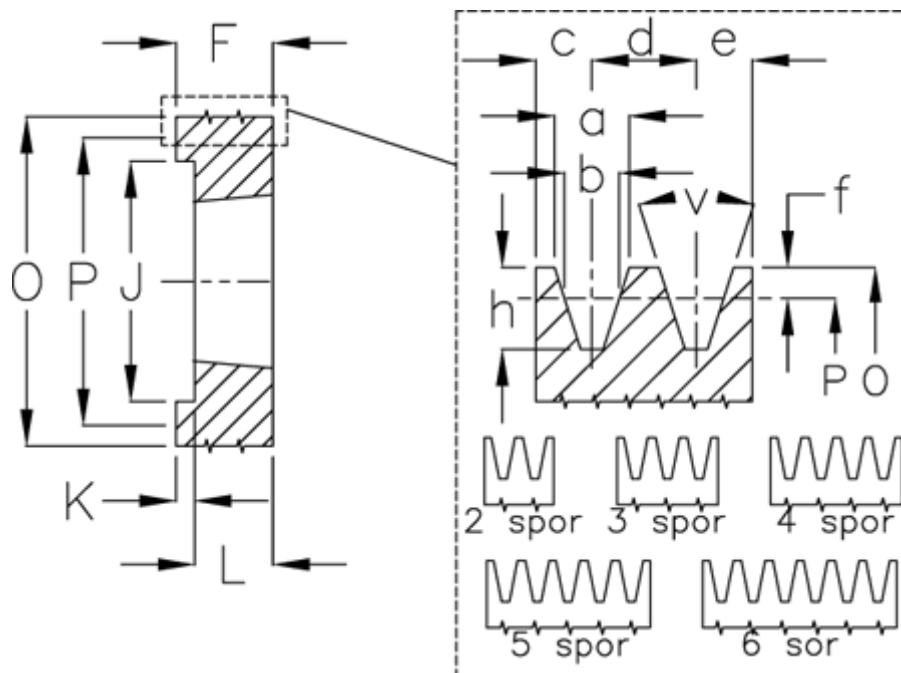

Article number: 604110011205

Description: V-belt pulley SPA 112/5 TL2012

Measures

| | | | | | |
|------------------|--------|----------------|---------|------|-------------|
| a | = 12,7 | For bush | = 2012 | P | = 112 |
| b | = 11 | h | = 13,8 | Type | = SPA |
| Bush ζ max | = 50 | J | = 78.0 | v | = 34 grader |
| c | = 10 | K | = 48 | | |
| d | = 15 | L | = 32 | | |
| e | = 10 | m | = - | | |
| f | = 2,8 | Number of ribs | = 5 | | |
| F | = 80 | O | = 117,5 | | |